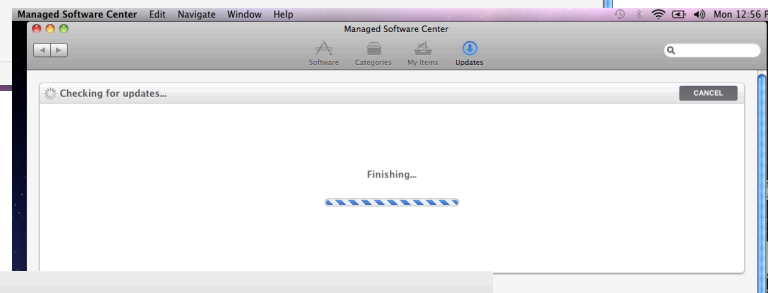

IF YOU HAVE THIS ISSUE WITH YOUR CLASS, HERE IS A QUICK AND EASY FIX THAT YOU CAN HAVE THE STUDENTS DO TO THE COMPUTER THEY ARE LOGGED INTO.

HAVE THEM OPEN APPLICATIONS, AND THEN FIND MANAGED SOFTWARE CENTER

MANAGED SOFTWARE CENTER WILL CHECK FOR UPDATES, AND THEN LIST THEM. STUDENTS WILL BE ABLE TO RUN THE UPDATES OFFERED BY THE MANAGED SOFTWARE CENTER

STUDENTS CAN CLICK UPDATE

ONCE YOU SEE THIS YOUR FLASH IS UP TO DATE. KIDS CAN CLOSE THIS APP, AND GO BACK TO THEIR EDUCATIONAL PROGRAM