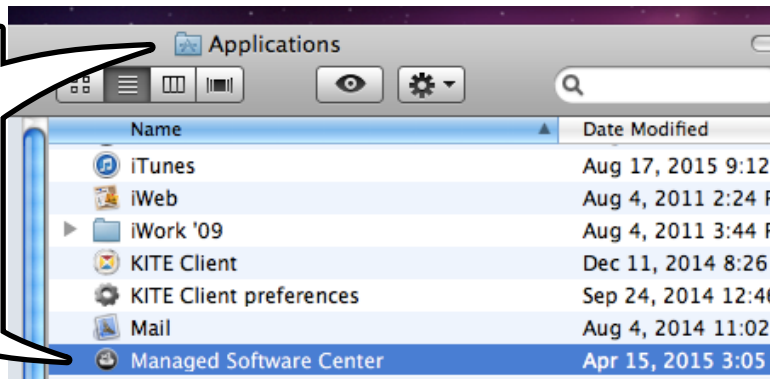

FLASH UPDATE ON STUDENT COMPUTERS!

FLASH PLAYS A BIG PART OF OUR LIVES IN EDUCATION. MOST OF OUR ONLINE EDUCATIONAL PROGRAMS USE FLASH PLAYER, AND IF THE FLASH PLAYER IS OUT OF DATE, THE PROGRAM WON'T RUN.

IF YOU HAVE THIS ISSUE WITH YOUR CLASS, HERE IS A QUICK AND EASY FIX THAT YOU CAN HAVE THE STUDENTS DO TO THE COMPUTER THEY ARE LOGGED INTO.

HAVE THEM OPEN APPLICATIONS, AND THEN FIND MANAGED SOFTWARE CENTER